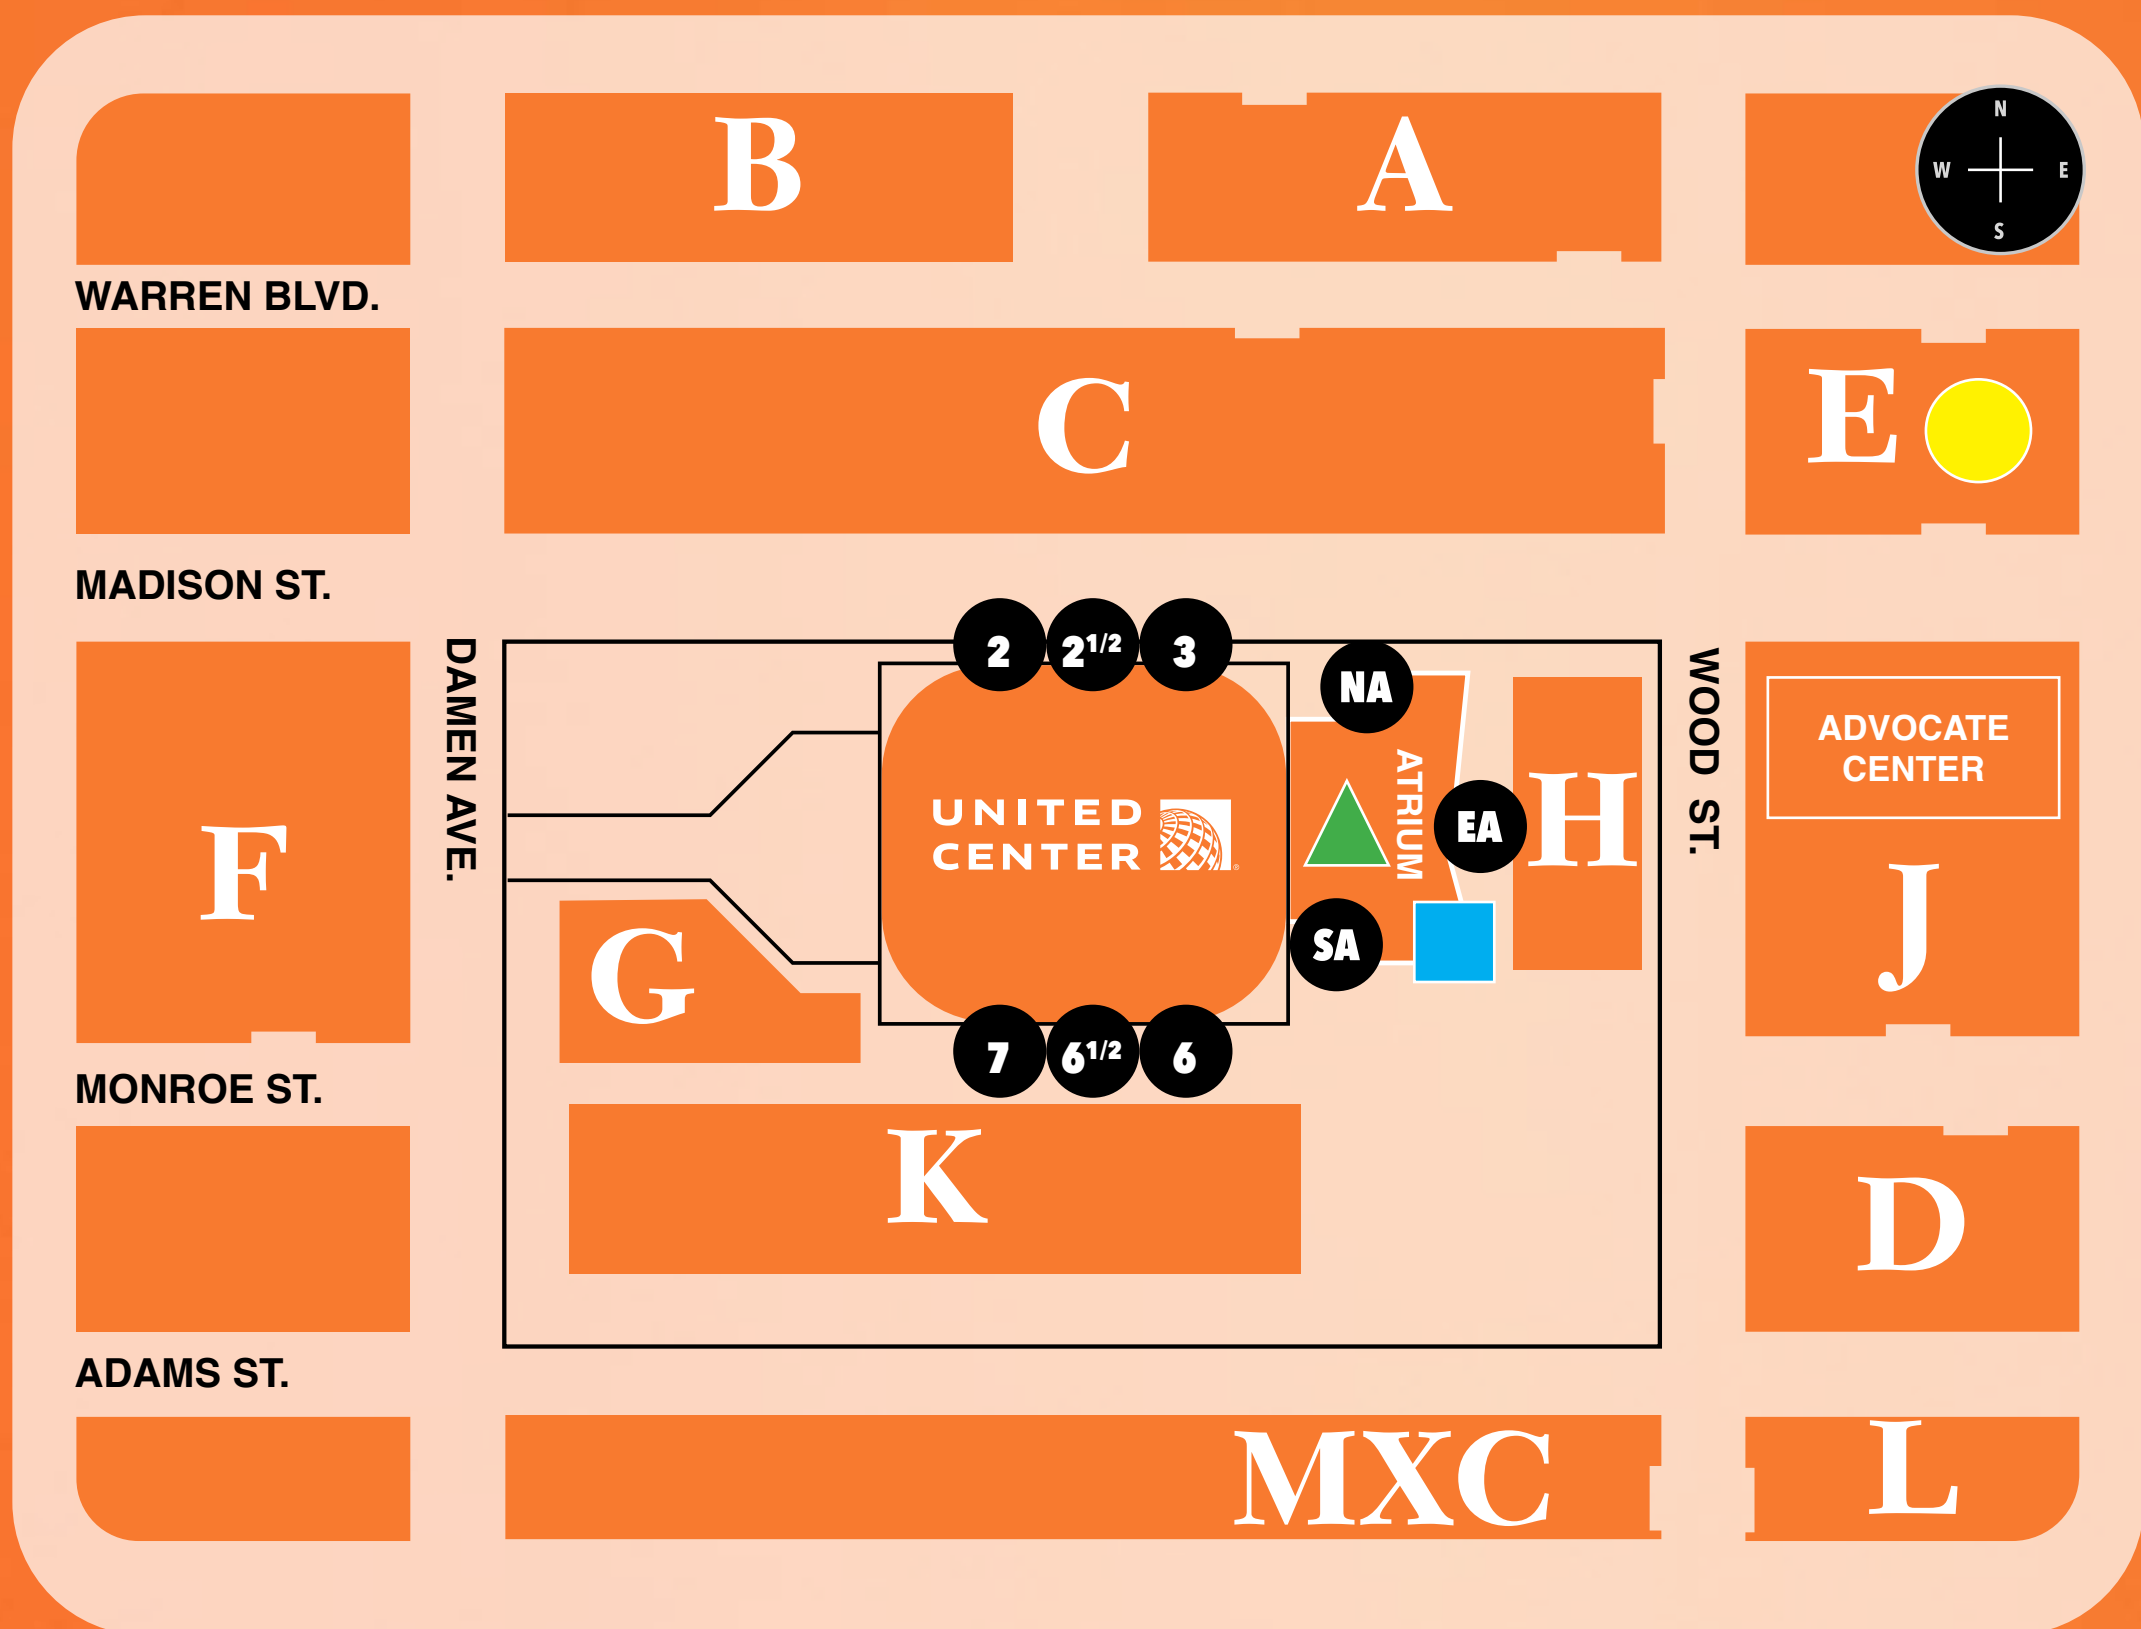

MADHOUSE TEAM STORE OPENS - 10:00 AM

LOT K OPENS FOR EARLY VISITORS - 11:00 AM

ATRIUM OPENS FOR MERCH - 12:00 PM

CUPSLEEVE EVENT IN THE ATRIUM - 4:00 PM

LIVE DJ, PHOTO WALL, BUBBLE TEA & GIVEAWAYS

ALL UNITED CENTER LOTS OPEN - 5:00 PM

UBER ZONE OPENS - 5:30 PM

DOORS OPEN - 5:30 PM

SHOWTIME - 7:30 PM

SEVENTEEN
WORLD TOUR
BE THE SUN

CHICAGO
08.25 THURS

CAMPUS MAP

TIMES ARE SUBJECT TO CHANGE

 BOX OFFICE OPENS - 11:00 AM  UBER ZONE OPENS - 5:30 PM

 **CUPSLEEVE EVENT - 4:00 PM - 7:00 PM**
FREE TO TICKETED AND NON-TICKETED GUESTS

SEVENTEEN
WORLD TOUR

BE THE SUN

CHICAGO
08.25 THURS

REMINDERS

BAG POLICY

SMALL PURSES/PERSONAL BAGS UP TO 10" X 6" X 2" IN SIZE ARE ALLOWED. BACKPACKS ARE PROHIBITED. LIMITED EXCEPTIONS FOR MEDICAL OR DIAPER BAGS.

ON MADISON ST.

ATRIUM

OPENS AT 12 PM

MERCH STANDS ARE AT SECTIONS:

101

104

109

113